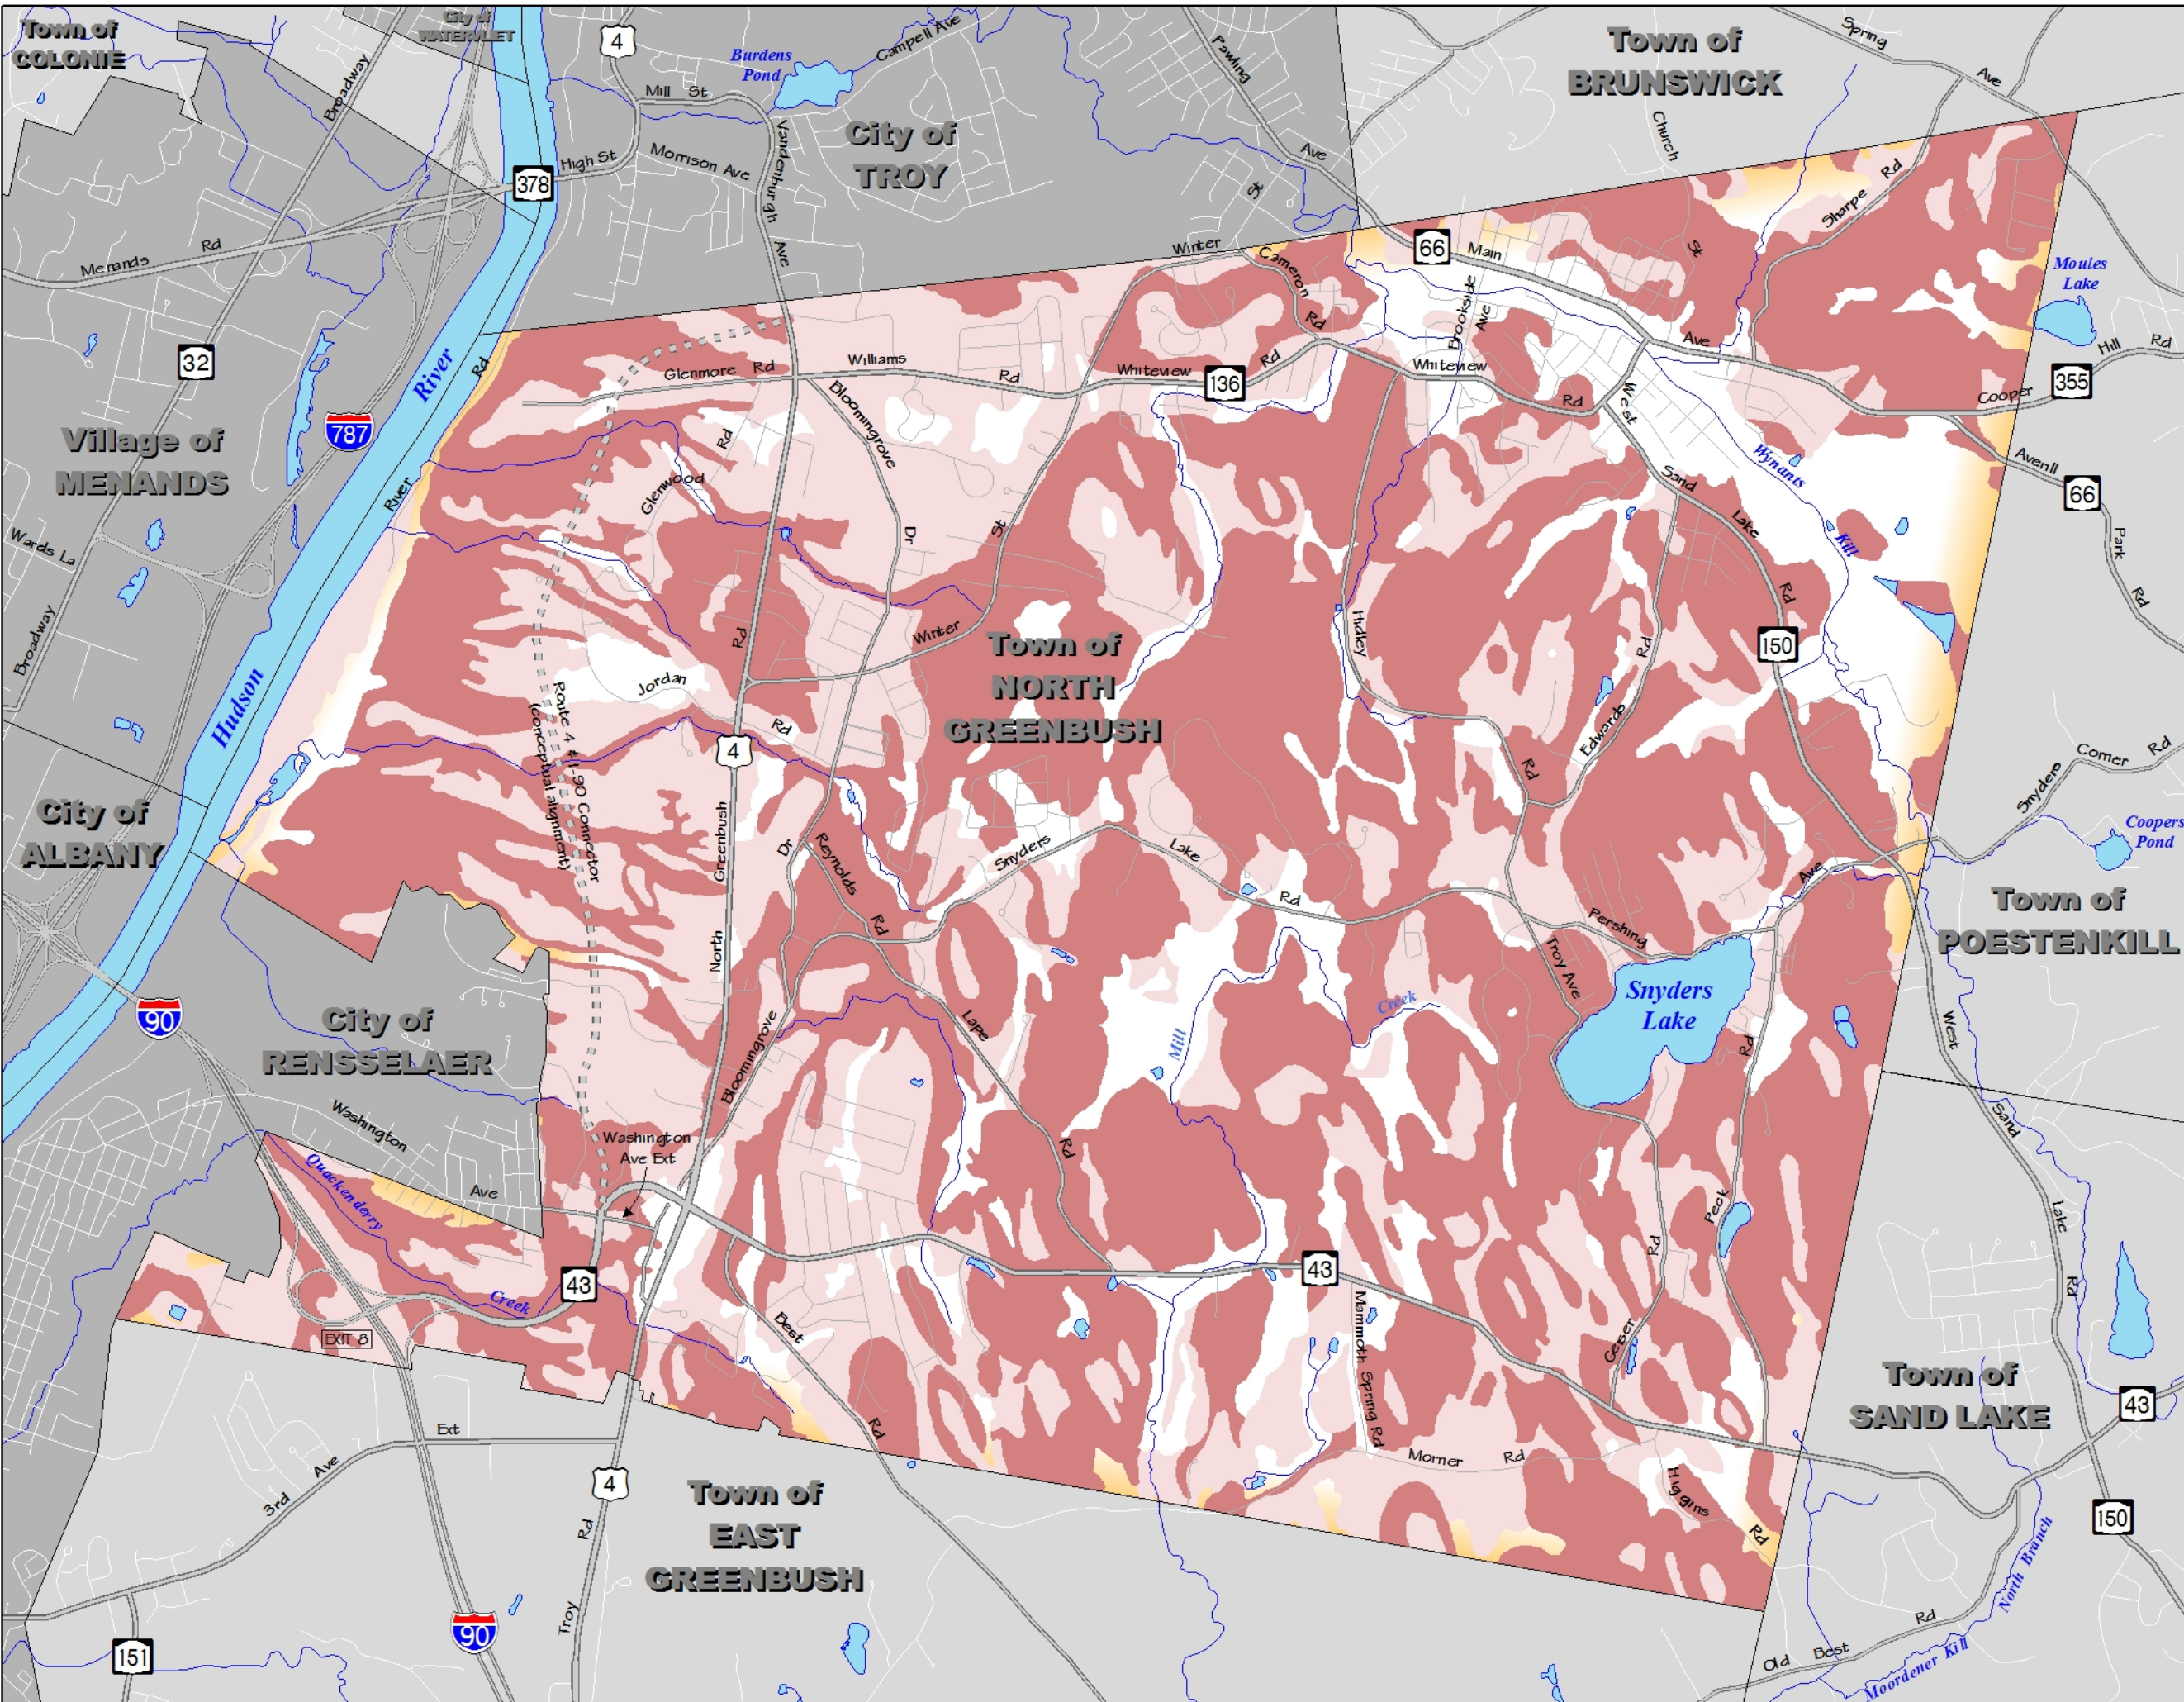

Town of North Greenbush

RENSSELAER COUNTY

Legend

- Municipal Boundaries
- Hydrography
- Highly Erodable Soils
- Potential Highly Erodable Soils

Map designed by:

Bergmann ASSOCIATES

www.bergmannpc.com