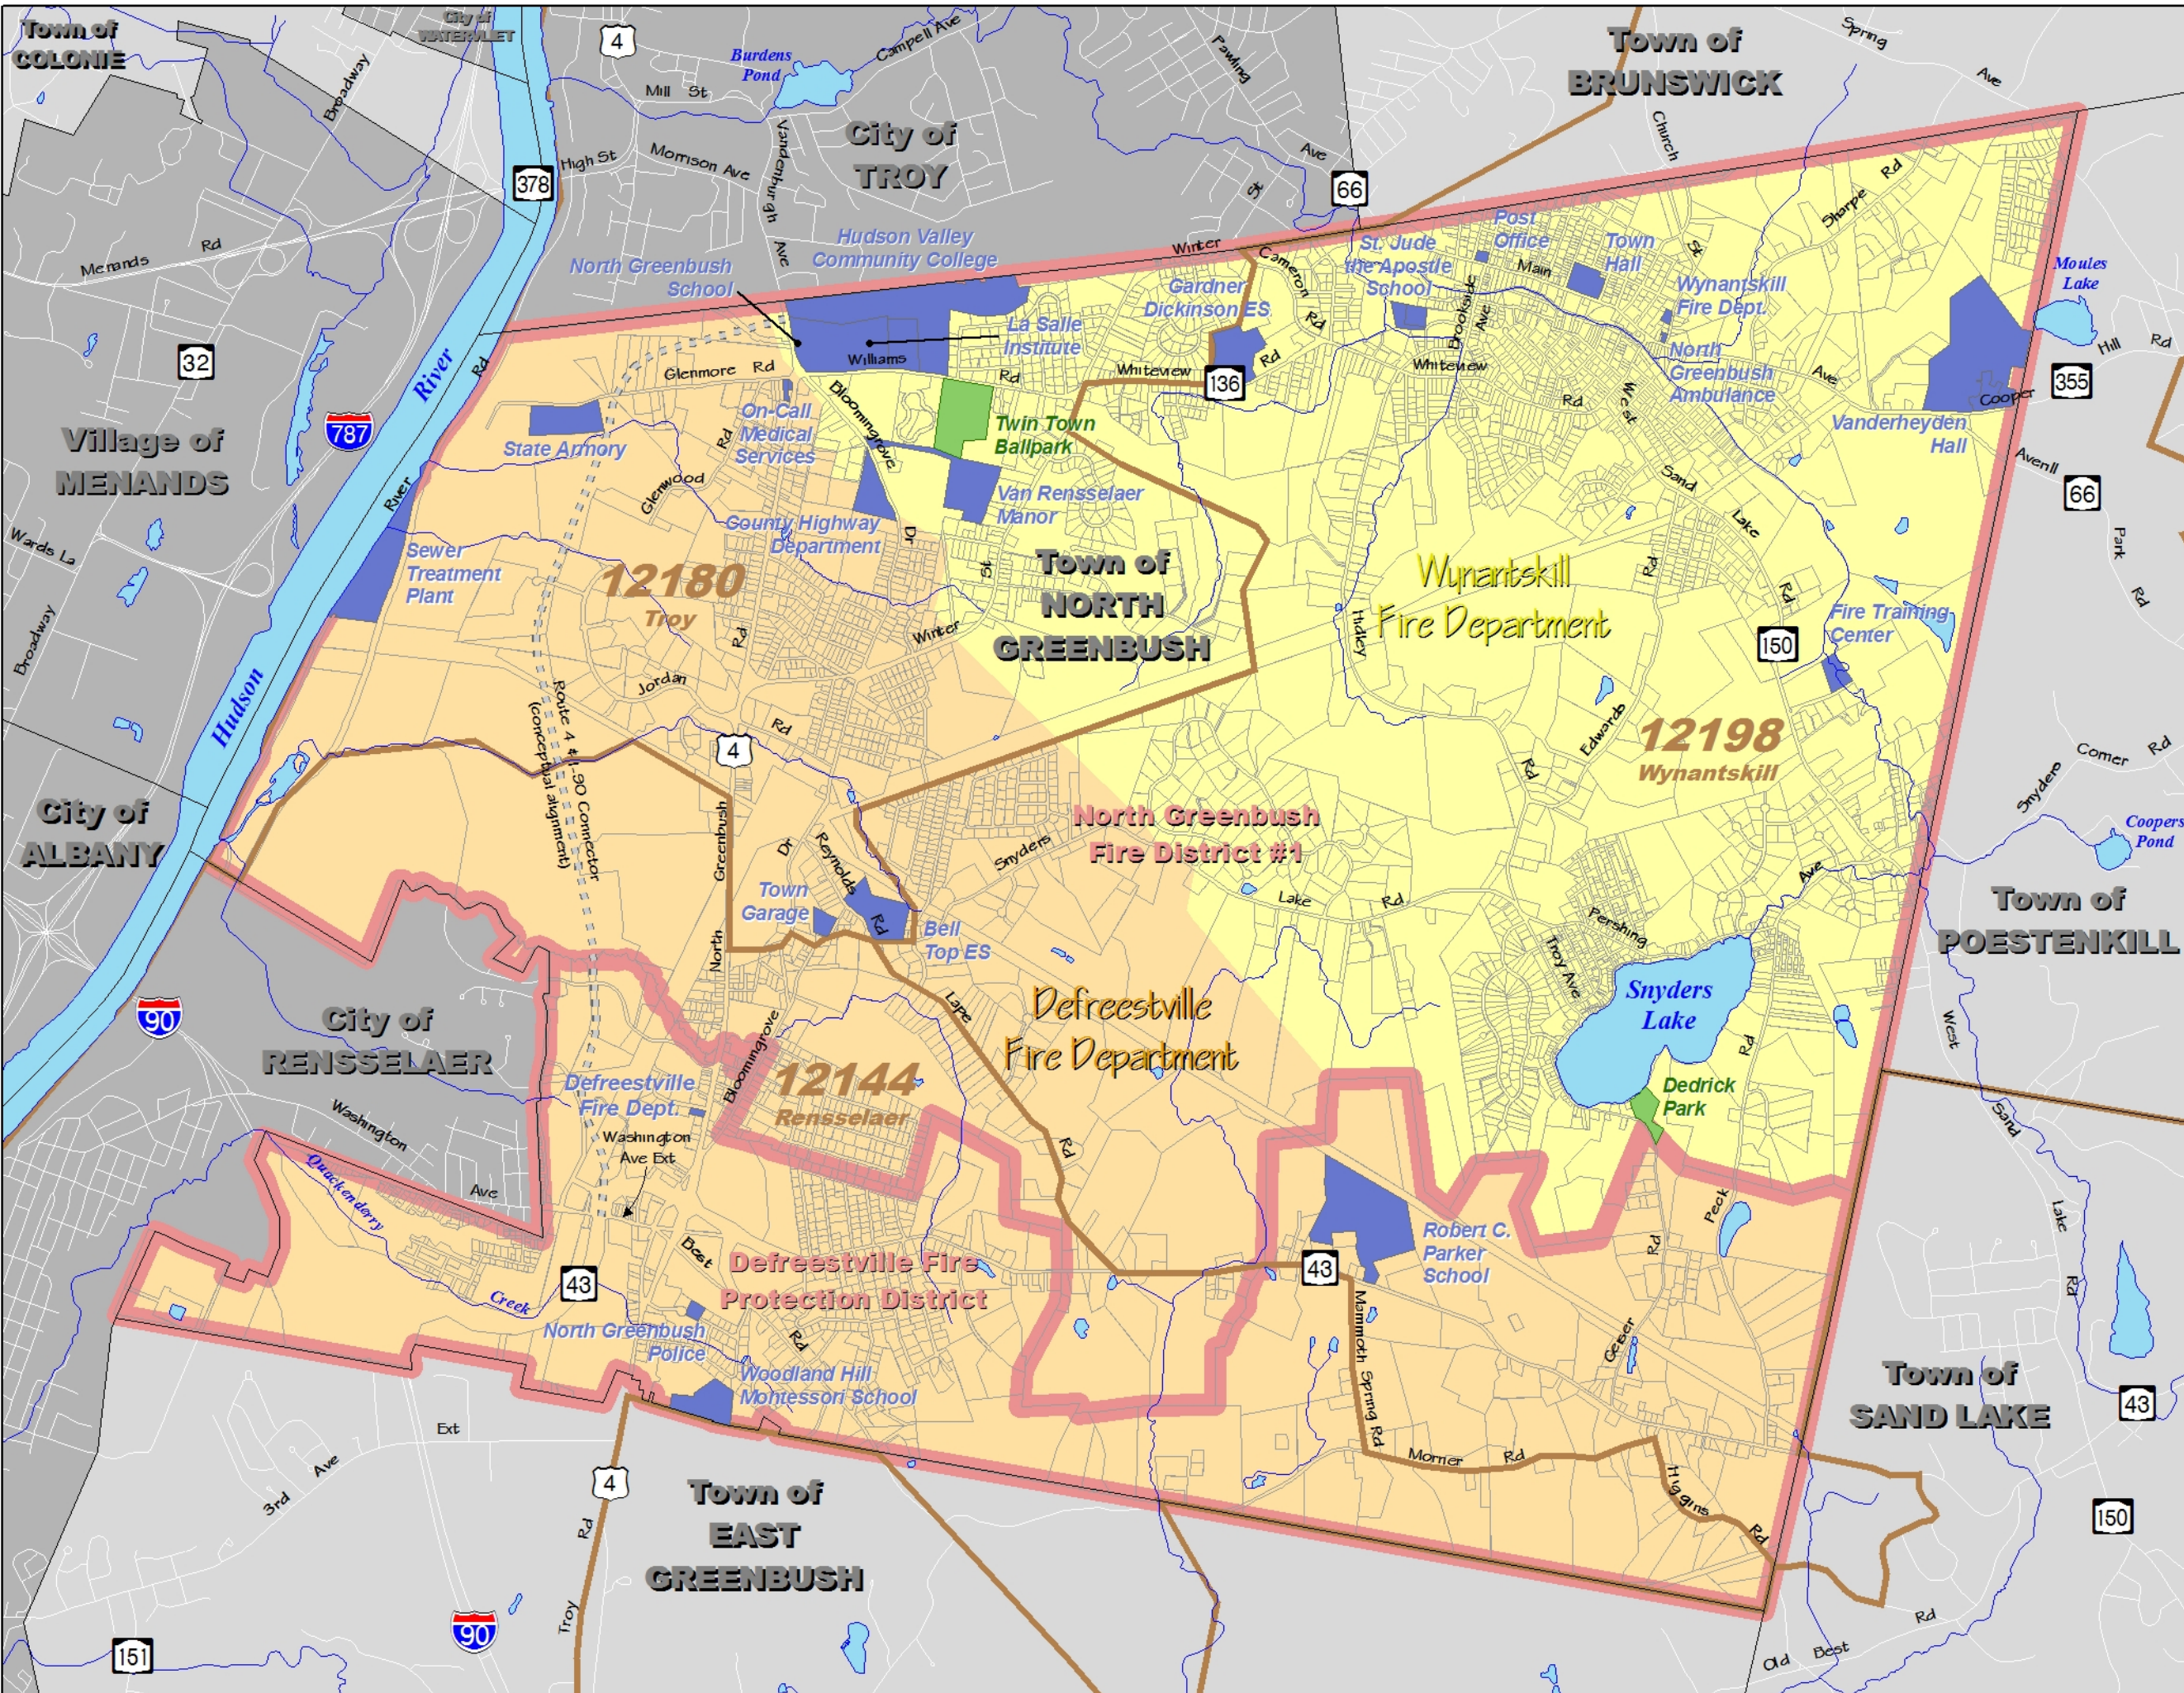

Town of North Greenbush

RENSSELAER COUNTY

Legend

- Municipal Boundaries
- Parks
- Community Services
- Postal Districts
- Fire Tax Districts

Fire Response Areas

- Wynantskill Fire Department
- Defreesville Fire Department

Map designed by:

www.bergmannpc.com