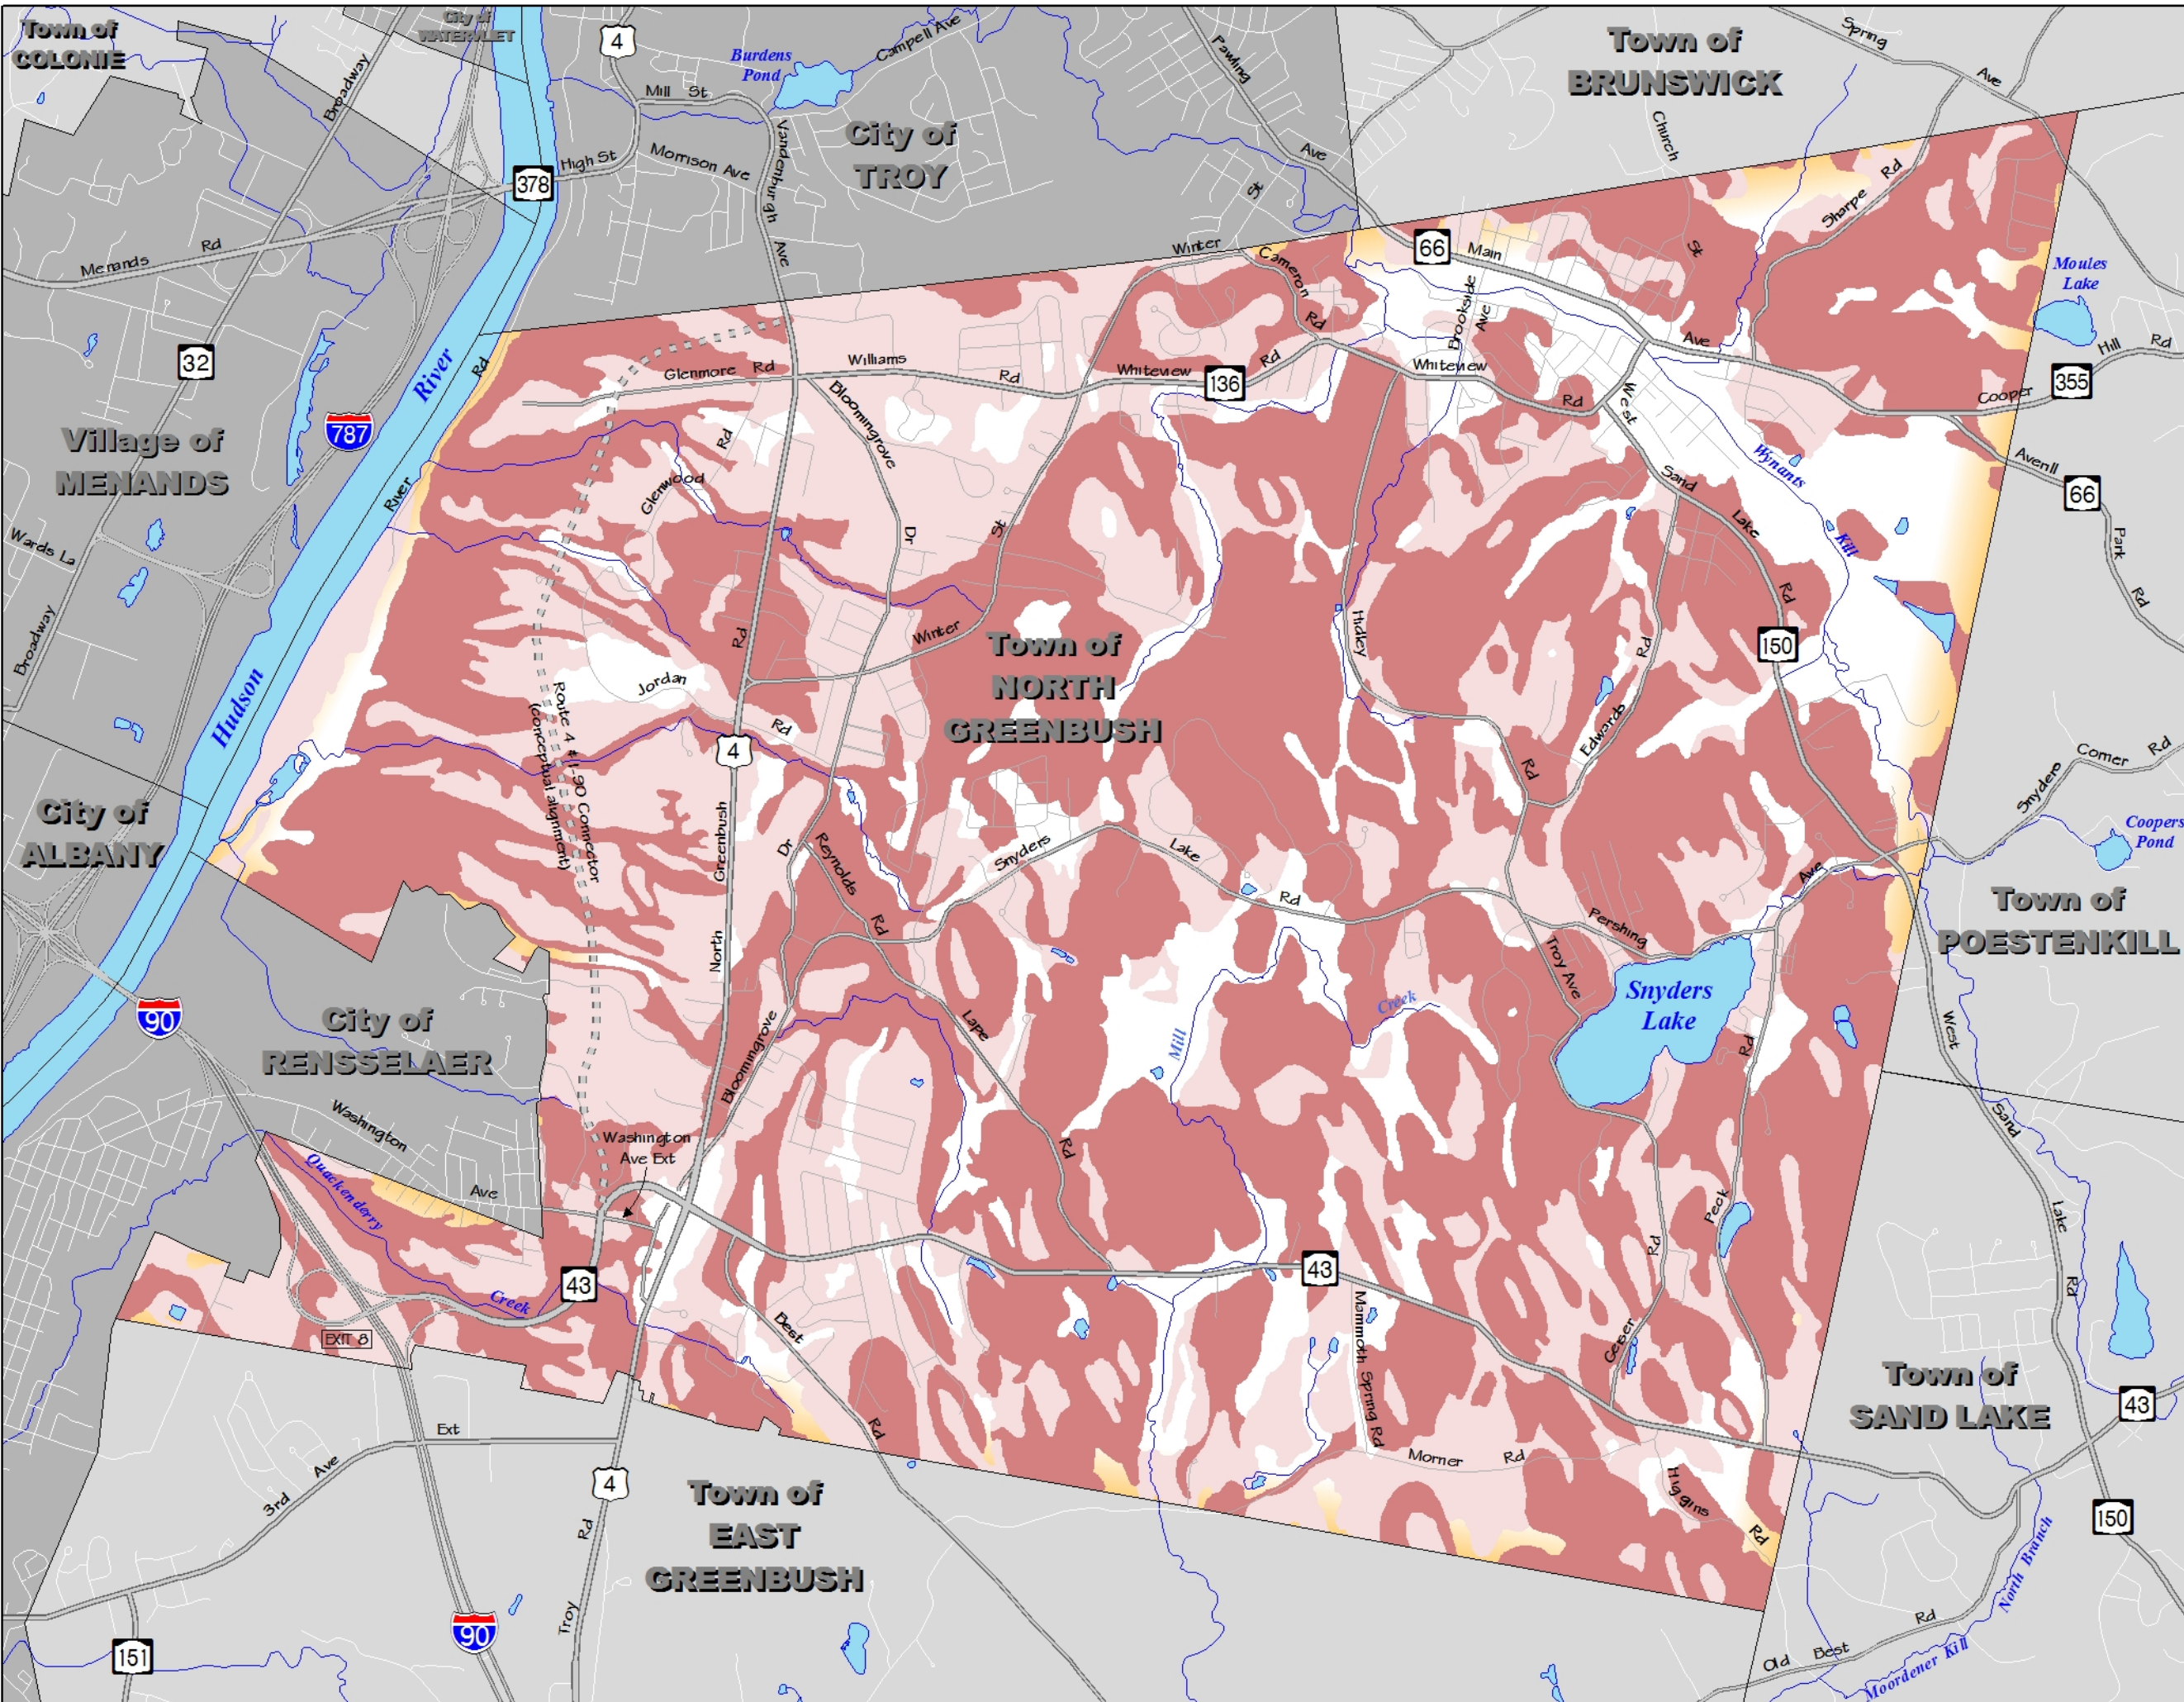

Town of North Greenbush

RENSSELAER COUNTY

Legend

- Municipal Boundaries
- Hydrography
- Highly Erodable Soils
- Potential Highly Erodable Soils

Map designed by:

www.bergmannpc.com